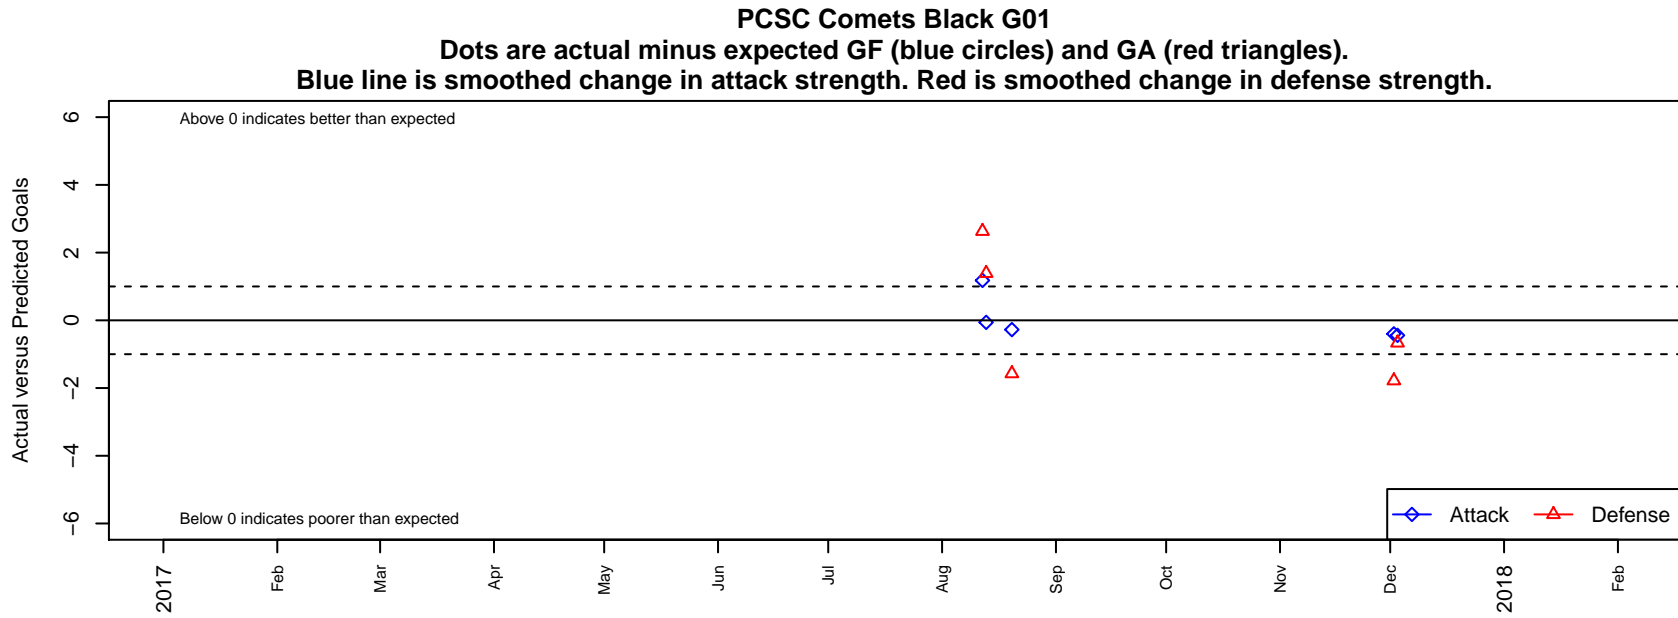

PCSC Comets Black G01

North Tacoma SC
North Tacoma, WA
G01 total strength=1120
attack=2.65 defense=3.46
fall league = PSPL Classic U17

alt names used:

Venues played:
2017 PSPL Classic U17

date	home		away		venue	pred.home	pred.away
2017-12-03	PCSC Comets Black G01	0	ISC Gunners B G01	4	2017 PSPL Classic U17	0.44	3.33
2017-12-02	CSC Velocity Green G01	3	PCSC Comets Black G01	0	2017 PSPL Classic U17	1.22	0.40
2017-08-20	PCSC Comets Black G01	0	MRFC Blue G01	6	2017 PSPL Classic U17	0.27	4.43
2017-08-13	PCSC Comets Black G01	1	Wenatchee Valley United G01	2	2017 PSPL Classic U17	1.06	3.39
2017-08-12	PCSC Comets Black G01	2	Walla Walla United SC G01	2	2017 PSPL Classic U17	0.82	4.63